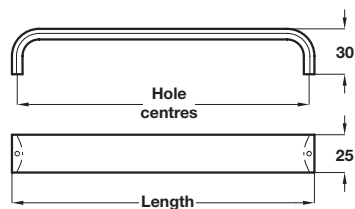

PEMBRIDGE

Furniture Handles: Modern Life

PEMBRIDGE D handle

- > 2x M4 x 25 mm handle screws
- > Aluminium
- > Order qty: 1 pc

Length	Hole centres	Polished chrome	Stainless steel effect
136 mm	128 mm		
200 mm	192 mm		
328 mm	320 mm		