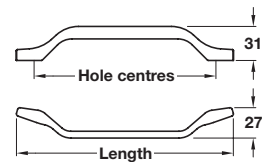

# OSAKA

Furniture Handles: Modern Life

**OSAKA pull handle**

Satin brass

Antique copper

Satin brass - 2x M4 x 50 mm snap-off handle screws  
 Antique copper and graphite - 2 each of M4 x 22 mm and M4 x 26 mm handle screws

- > Zinc alloy
- > Order qty: 1 pc

Length	Hole centres	Satin brass	Antique copper	Graphite
127 mm	96 mm	-	-	-
191 mm	160 mm			
351 mm	320 mm			