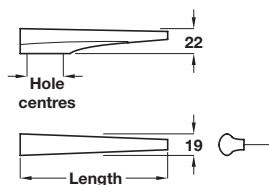

## LIBRA pull handle

- > Zinc alloy
- > Order qty: 1 pc

Length	Hole centres	Polished chrome
130 mm	32 mm	
210 mm	32/64 mm	
280 mm	64/96 mm	