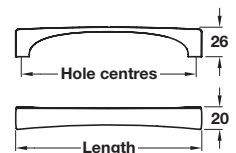

# LAMA

LAMA pull handle

Front view showing handle is curved along the bottom edge

- > 2x M4 x 30 mm handles screws
- > Zinc alloy
- > Order qty: 1 pc

Length	Hole centres	Polished chrome	Graphite
170 mm	160 mm	110.22.296	110.22.596
330 mm	320 mm	110.22.299	110.22.599