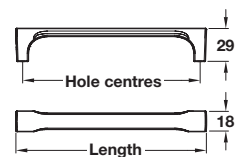

COLIBRI

COLIBRI pull handle

- > 2x M4 x 25 mm handle screws
- > Zinc alloy
- > Order qty: 1 pc

Length	Hole centres	Polished chrome	Stainless steel effect
170 mm	160 mm		
330 mm	320 mm		