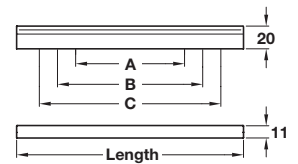

ANGLE

Furniture Handles: Modern Life

ANGLE pull handle

- > 2x M4 x 25 mm handle screws
- > Aluminium
- > Order qty: 1 pc

Length	Hole centres A/B/C	Cat. No.
Polished chrome		
200 mm	96/128/160 mm	
400 mm	256/320 mm	
500 mm	416/320 mm	
900 mm	640 mm	
Matt black		
200 mm	128/160 mm	
Stainless steel effect		
200 mm	96/128/160 mm	